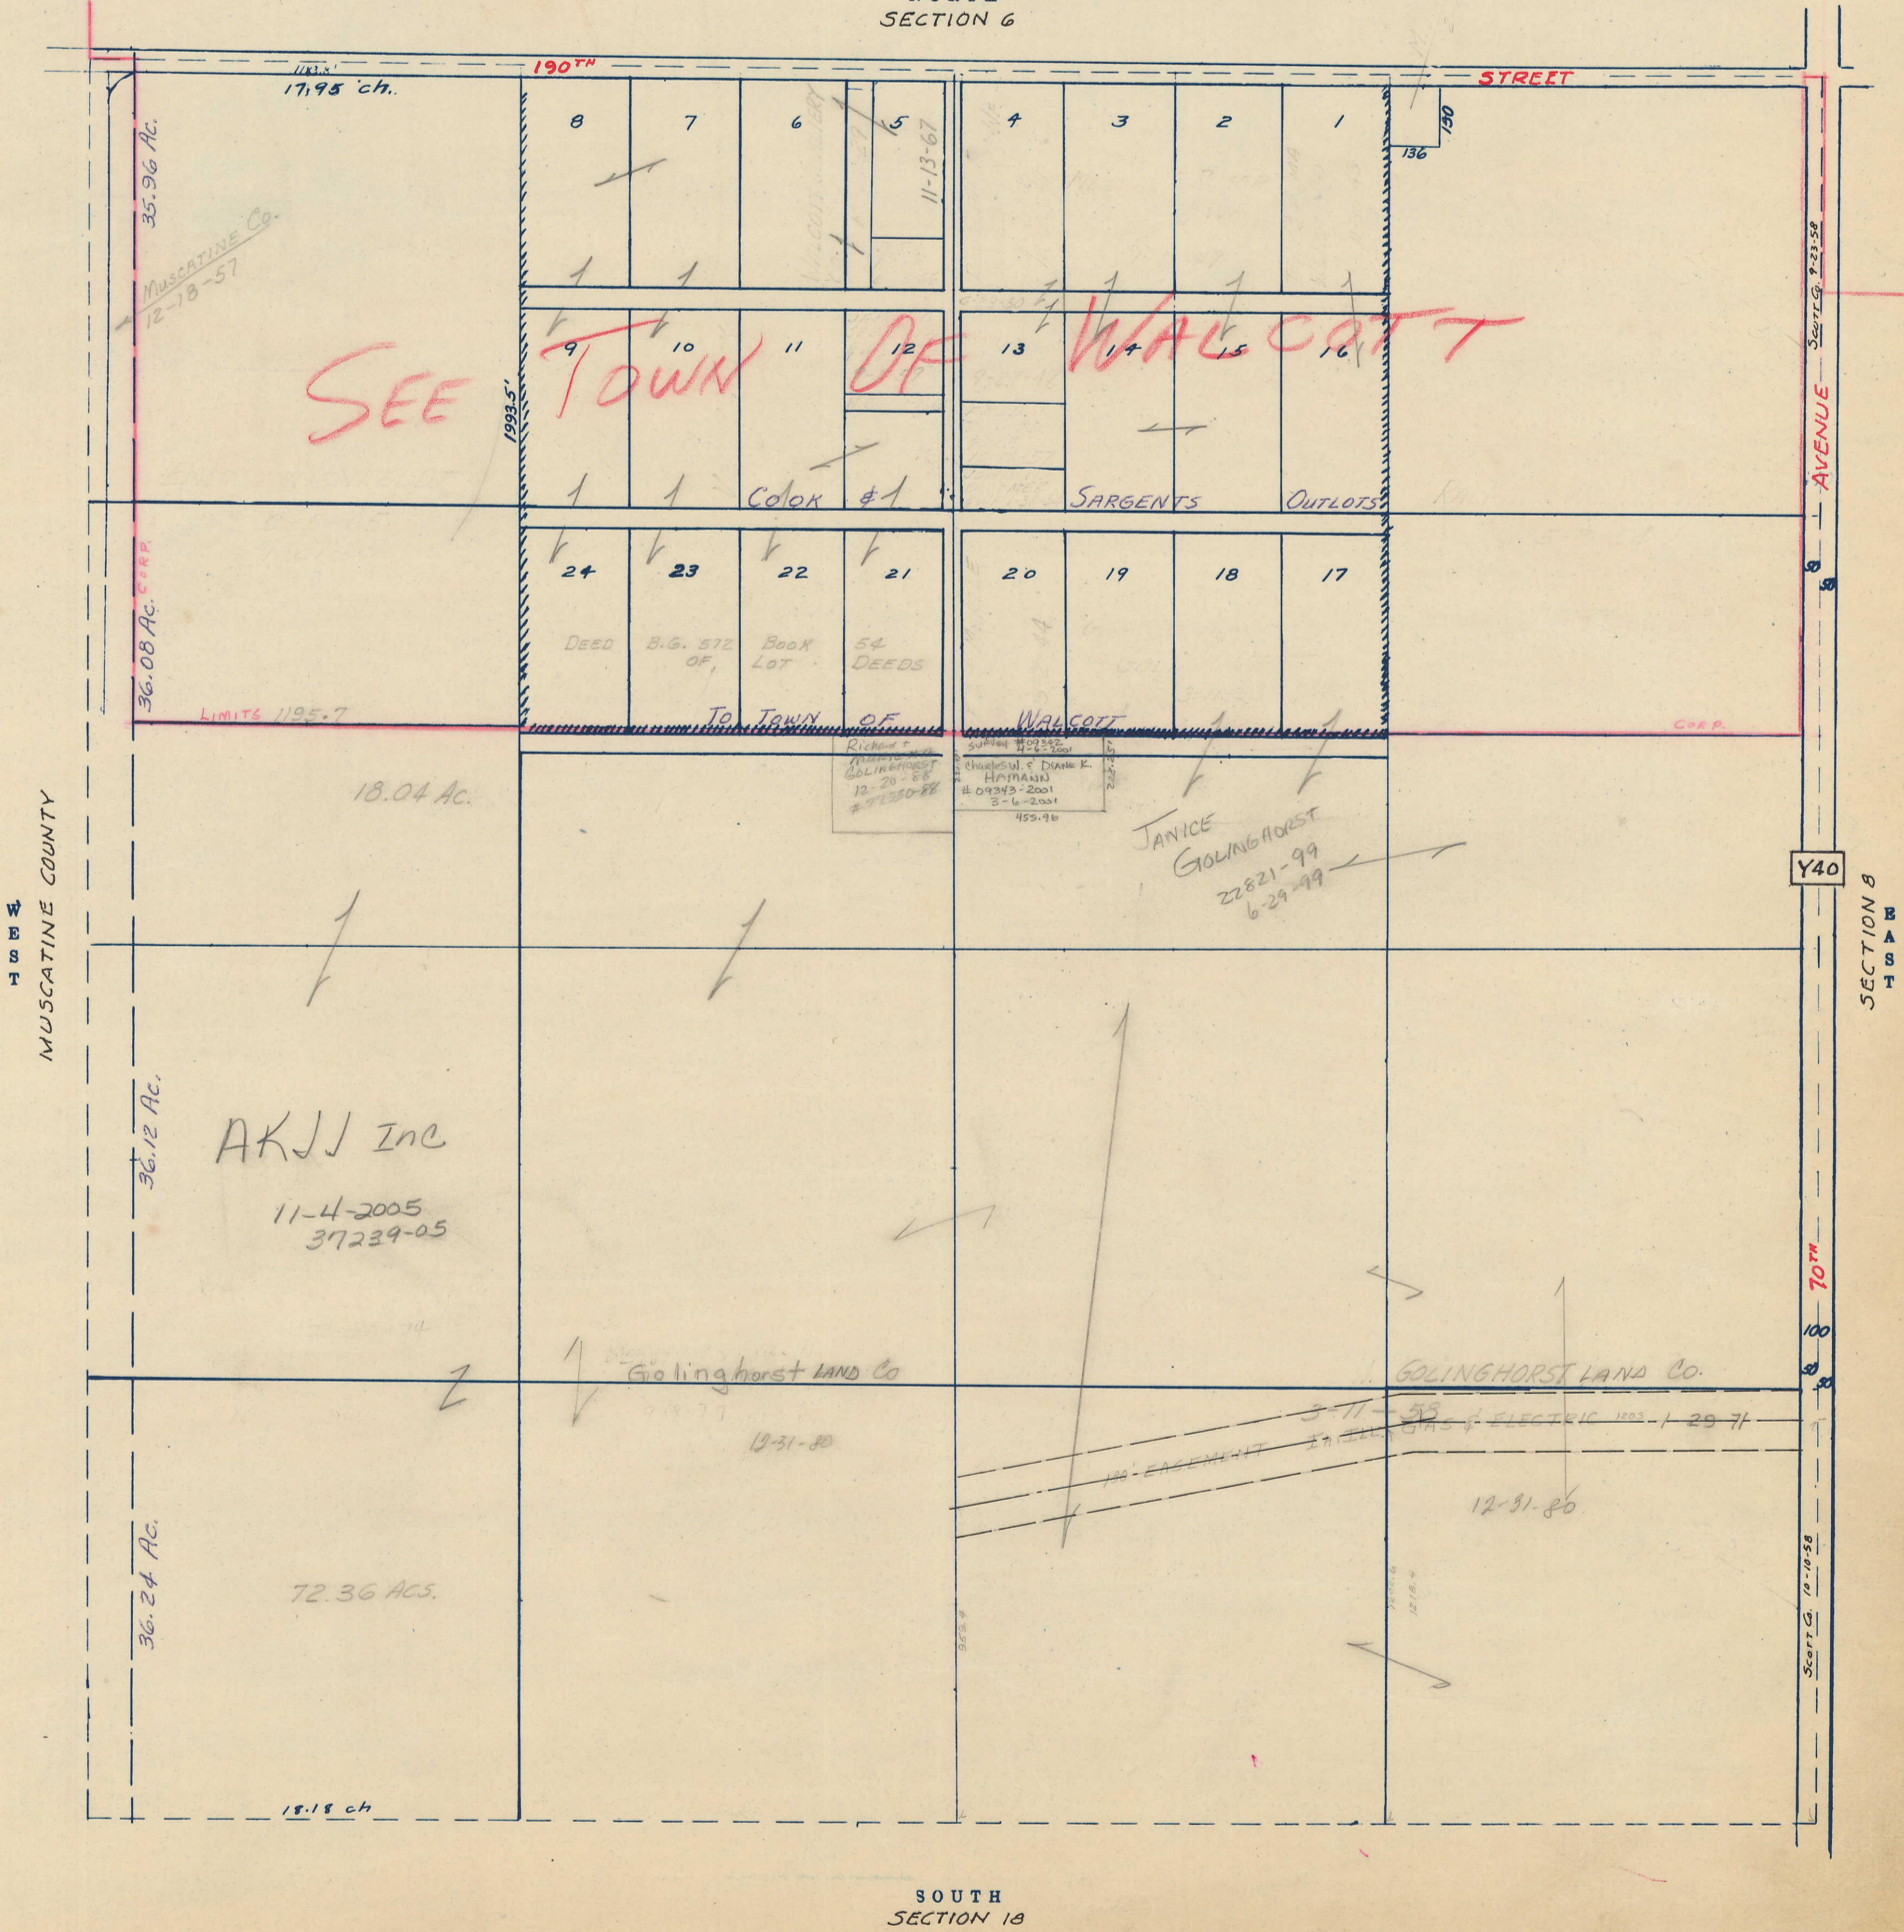

SECTION 7

Township 78-North; Range 2
EAST OF THE FIFTH PRINCIPAL MERIDIAN

SCALE IN CHAINS

SCALE IN FEET

SCOTT COUNTY, IOWA
BLUE GRASS TOWNSHIP

ANNEX. 6-17-63

NORTH SECTION 6

Transfer Page 51d-38

SOUTH SECTION 18